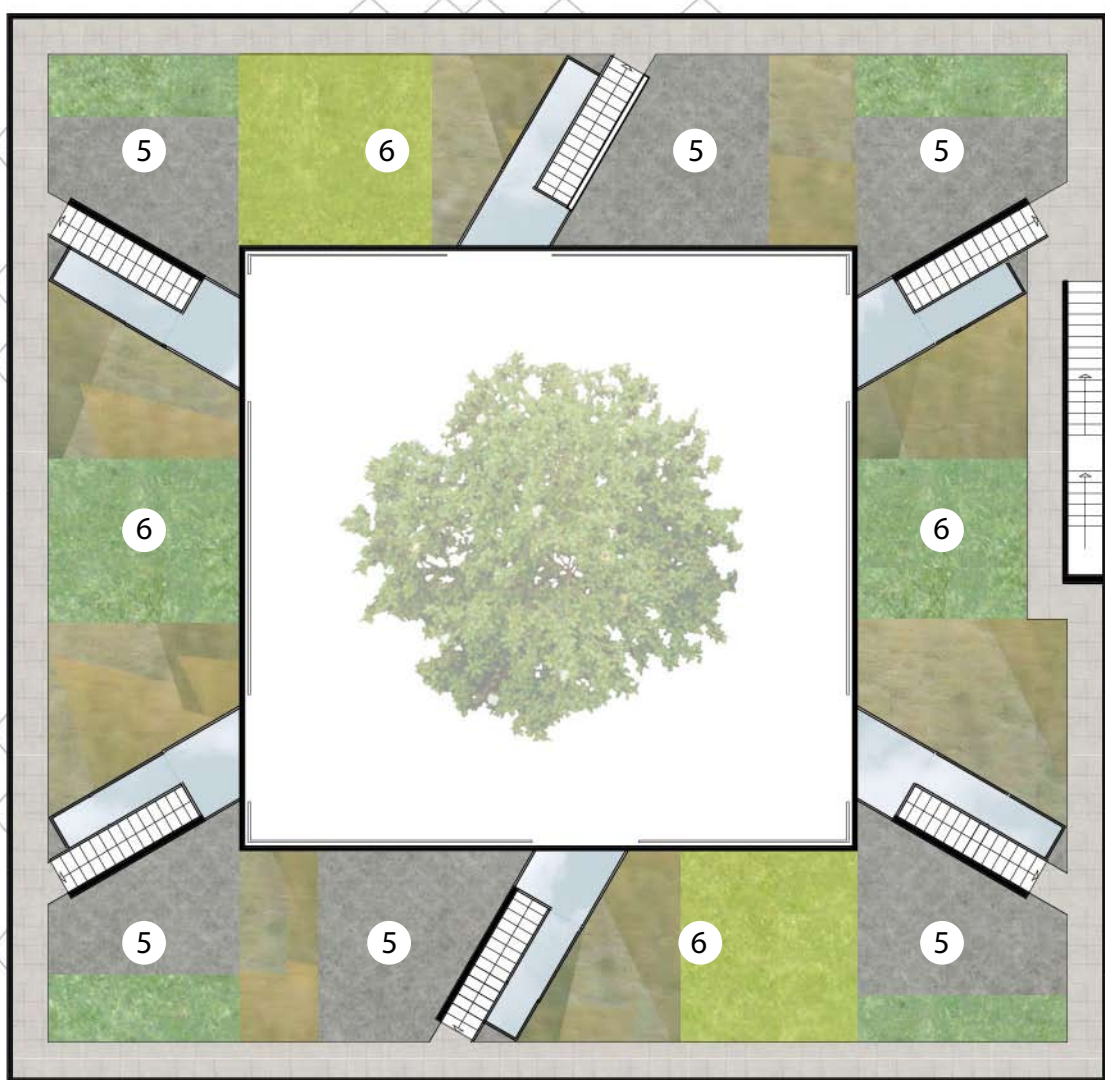

earth

The courtyard, organized around the central presence of a raised volume of earth, acts as a common front yard, bordered by semiprivate extension of the homes. The roof becomes the back yard. On both, vegetated mechanisms improve sustainability in the community and quality of living for the residents.

light

Rays of light cut through the heart of the homes. Through glazed surfaces, the sunshine reaches the center of the courtyard, and the view of the city bleeds into the living spaces.

rain

On rainy days, the grid of channels glisten atop cascades, creating gentle white noise, infiltrating and collecting rain in the underground tanks.

summer; 5:09 pm; returning home for rooftop soirée

spring; 10:42 am; Karl and Mike investigate neighborhood easter egg hunt

autumn; 6:23 pm; evening rainstorm runoff circumscribes the courtyard

roof plan