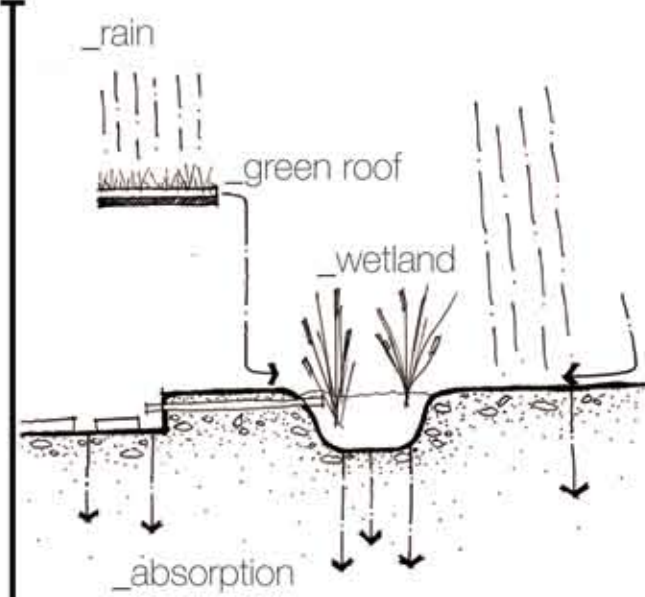

_crtyrd_building blocks

_compartmental verticality

_compartmental horizontality

_natural | constructed | synthesis

site plan 0' 4' 8' 16'