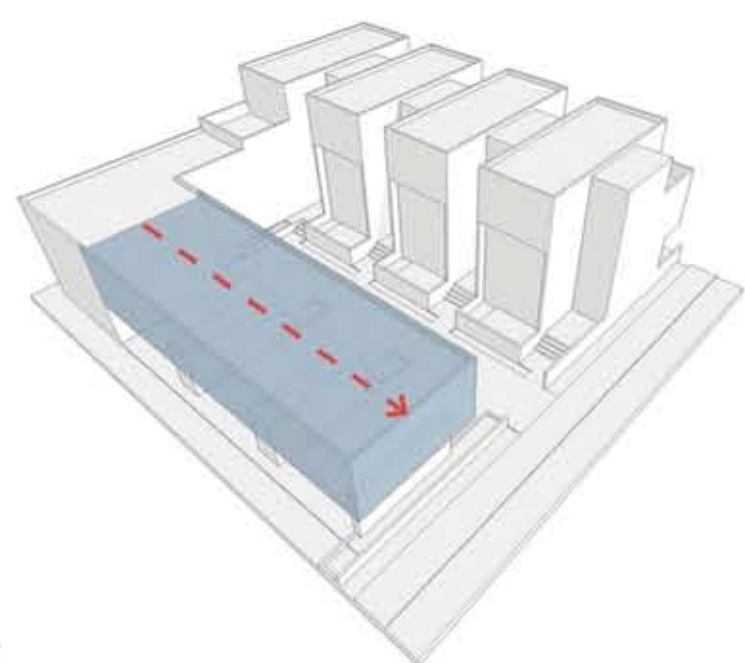

repeating type open for daylight and view

transform ground plane for privacy + water management

cover

landscape diversity

light and ventilation from two sides

private terrace

water management

individual entry

landscape diversity

covered multi-use area

third level | roof plan