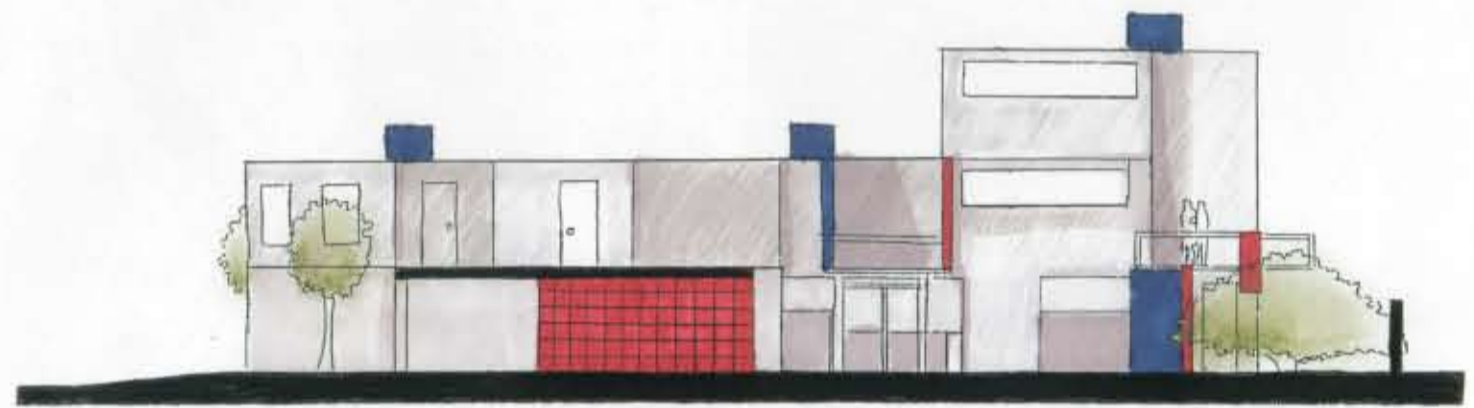

Spaceframe Sculpture Kits
Create unique and engaging activities for the children

3 Elements
Vertical volume: blue,
Horizontal plane: yellow,
Vertical Plane: red

Interactive wall
Engages the children while making the walls a piece of sculpture, located on boundary wall and side wall of day care.

Materials
Fly ash concrete from a local Portland plant for structures.
Bamboo flooring.

The Schroeder House designed by Gerrit Rietveld is the precedent for this design. It uses the primary colors and incorporates lines, planes, and volumes.

Interior View of Unit

Section

Third Floor Plan

3rd Floor: 1,201 ft²

Roof Plan

Each roof contains photovoltaics to provide power for each unit.

Scale: 1/16" = 1'-0"