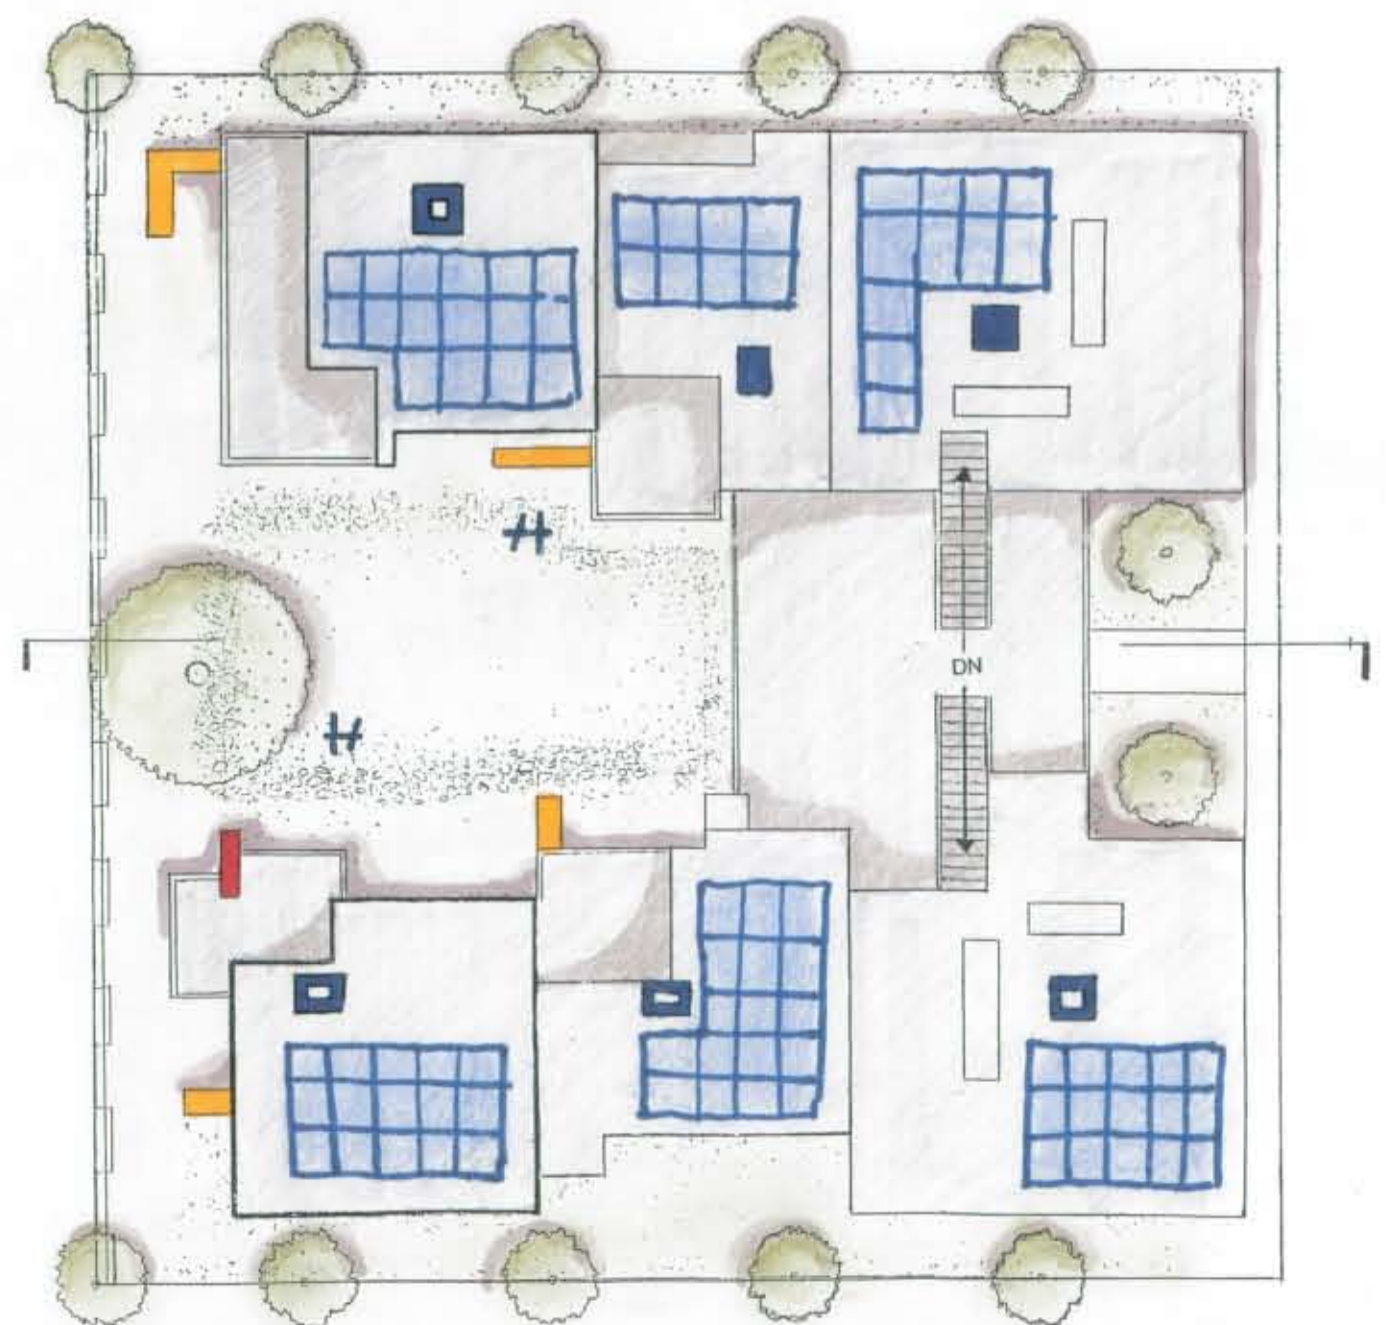

Spaceframe Sculpture Kits
Create unique and engaging activities for the children

3 Elements
Vertical volume: blue,
Horizontal plane: yellow,
Vertical Plane: red

Interactive wall
Engages the children while making the walls a piece of sculpture, located on boundary wall and side wall of day care.

Materials
Fly ash concrete from a local Portland plant for structures.
Bamboo flooring.

The Schroeder House designed by Gerrit Rietveld is the precedent for this design. It uses the primary colors and incorporates lines, planes, and volumes.

Interior View of Unit

Section

Third Floor Plan

3rd Floor: 1,201 ft²

Roof Plan

Each roof contains photovoltaics to provide power for each unit.

Scale: 1/16" = 1'-0"