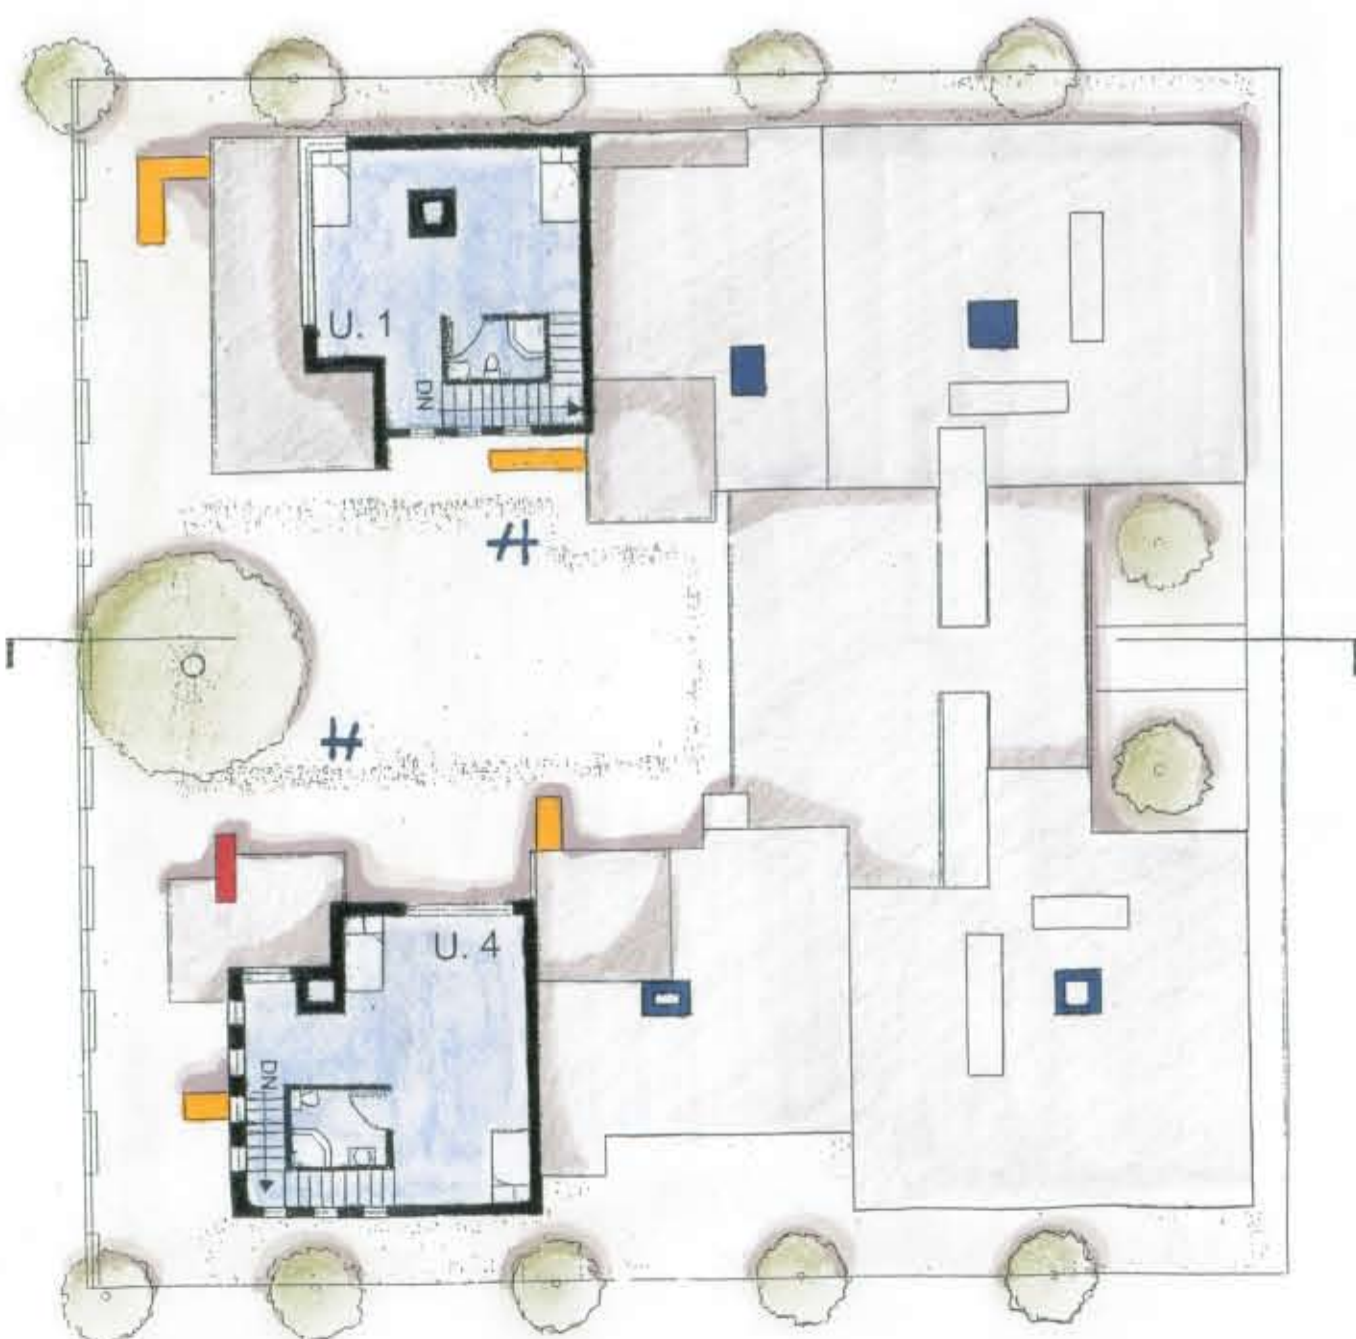

Spaceframe Sculpture Kits
Create unique and engaging activities for the children

3 Elements
Vertical volume: blue,
Horizontal plane: yellow,
Vertical Plane: red

Interactive wall
Engages the children while making the walls a piece of sculpture, located on boundary wall and side wall of day care.

Materials
Fly ash concrete from a local Portland plant for structures.
Bamboo flooring.

The Schroeder House designed by Gerrit Rietveld is the precedent for this design. It uses the primary colors and incorporates lines, planes, and volumes.

Interior View of Unit

Section

Third Floor Plan

3rd Floor: 1,201 ft²

Roof Plan

Each roof contains photovoltaics to provide power for each unit.

Scale: 1/16" = 1'-0"