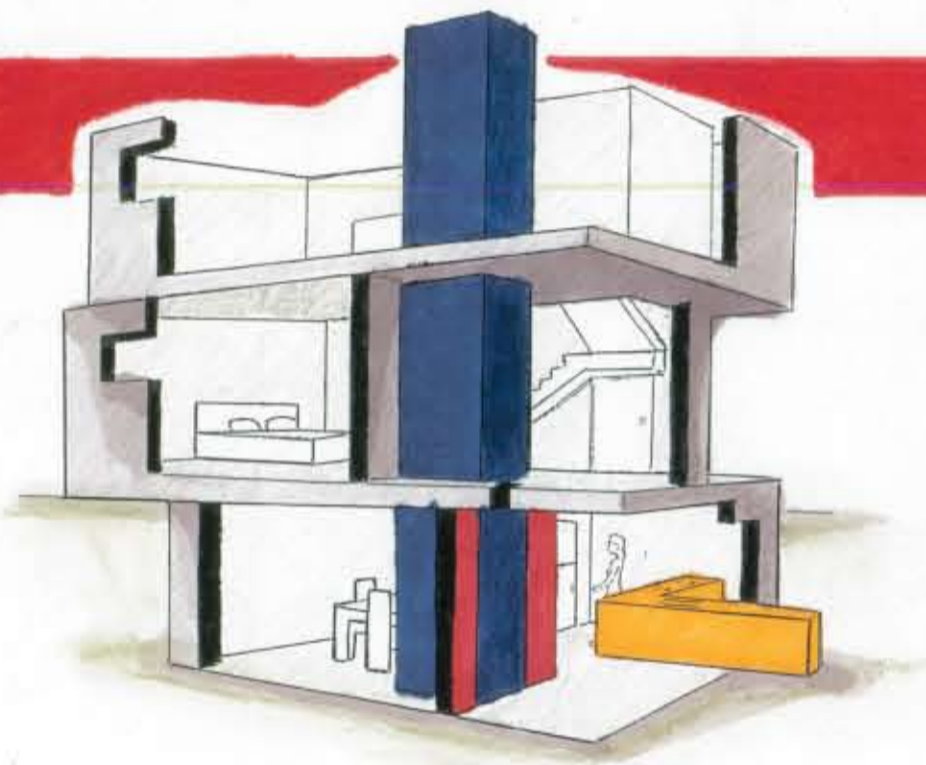

Spaceframe Sculpture Kits
Create unique and engaging activities for the children

3 Elements
Vertical volume: blue,
Horizontal plane: yellow,
Vertical Plane: red

Interactive wall
Engages the children while making the walls a piece of sculpture, located on boundary wall and side wall of day care.

Materials
Fly ash concrete from a local Portland plant for structures.
Bamboo flooring.

The Schroeder House designed by Gerrit Rietveld is the precedent for this design. It uses the primary colors and incorporates lines, planes, and volumes.

Interior View of Unit

Section

Third Floor Plan

3rd Floor: 1,201 ft²

Roof Plan

Each roof contains photovoltaics to provide power for each unit.

Scale: 1/16" = 1'-0"