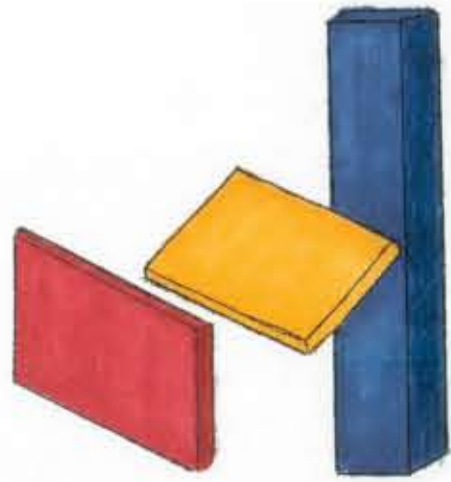

Spaceframe Sculpture Kits
Create unique and engaging activities for the children

3 Elements
Vertical volume: blue,
Horizontal plane: yellow,
Vertical Plane: red

Interactive wall
Engages the children while making the walls a piece of sculpture, located on boundary wall and side wall of day care.

Materials
Fly ash concrete from a local Portland plant for structures.
Bamboo flooring.

The Schroeder House designed by Gerrit Rietveld is the precedent for this design. It uses the primary colors and incorporates lines, planes, and volumes.

Interior View of Unit

Section

Third Floor Plan

3rd Floor: 1,201 ft²

Roof Plan

Each roof contains photovoltaics to provide power for each unit.

Scale: 1/16" = 1'-0"